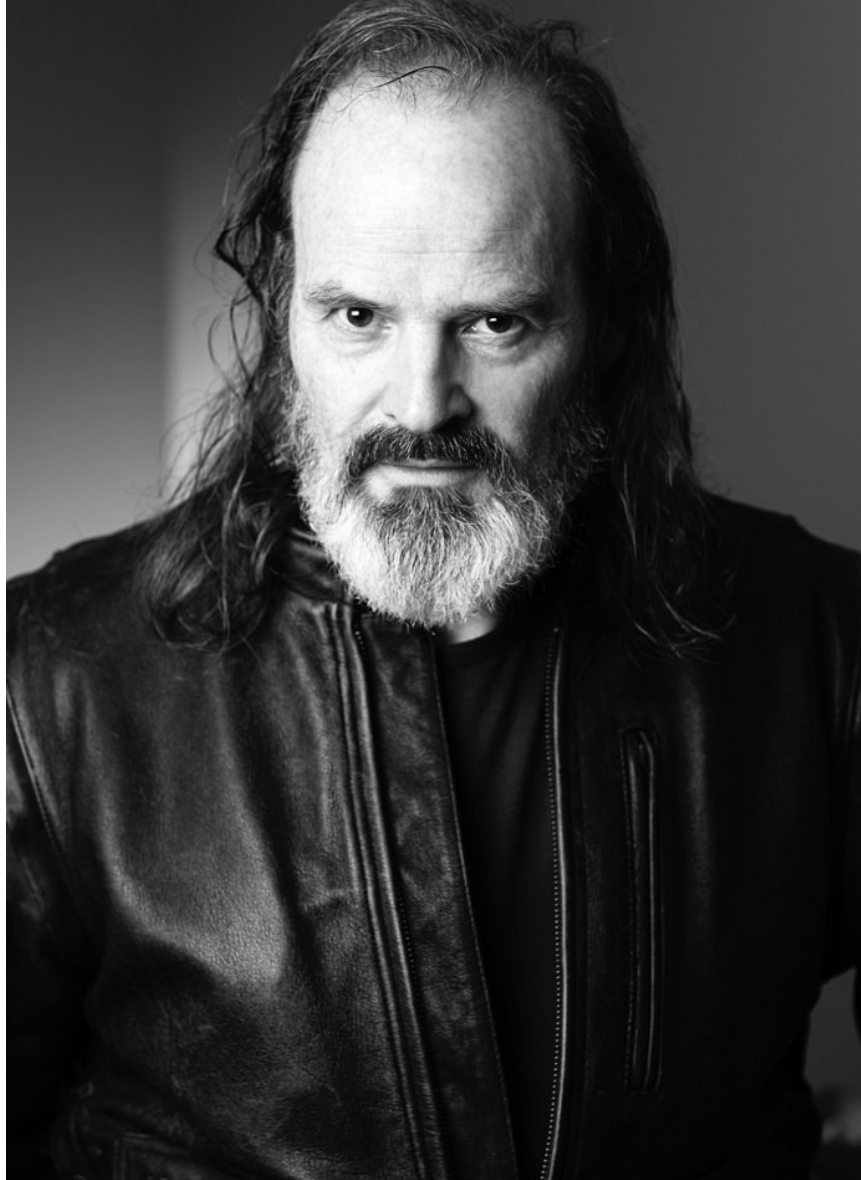

KIM (AKL) C

Height 185cm/6'1" Chest 114cm/45" Waist 94cm/37" Shoe 45 EU/11 US/10.5 UK Hair Brown Eyes Brown Age 65

KIM (AKL) C

Height 185cm/6'1" Chest 114cm/45" Waist 94cm/37" Shoe 45 EU/11 US/10.5 UK Hair Brown Eyes Brown Age 65